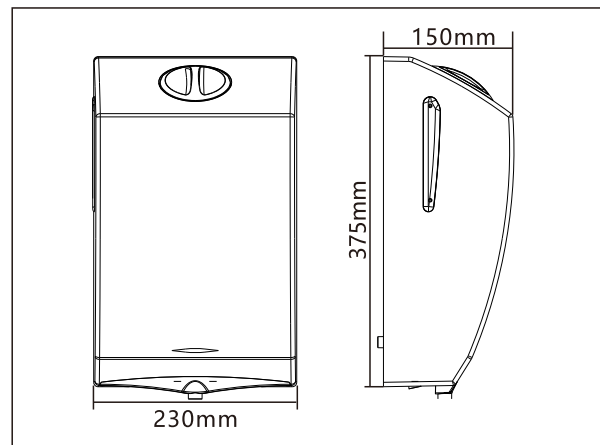

Automatic

Super Large Capacity

Touch-Free

Liquid Filling Method

K6002A (Electric, 25W)

- Automatically sprays liquid by infrared sensor, suitable for use of various disinfectant liquids and hand sanitizer
- Automatic wall-mounted liquid soap dispenser of super large 1.6 L capacity
- Suitable for high traffic facilities and for public use
- Level display located in the side of the dispenser. It constantly indicates the level of liquid available inside the dispenser
- Adjustable Spray volume from 0.6-10ml per use
- Easy to refill Liquid

K6002B (Battery Operated, 3W)

- Automatically sprays liquid by infrared sensor, suitable for use of various disinfectant liquids and hand sanitizer
- Battery operated with super large 1.6 L capacity
- Suitable for high traffic facilities and for public use
- Level display located in the side of the dispenser. It constantly indicates the level of liquid available inside the dispenser
- Operates on 4 C-cell alkaline batteries (not provided) up to for 240,000 cycles
- Adjustable Spray volume from 0.6-2.4ml per use
- Easy to refill Liquid