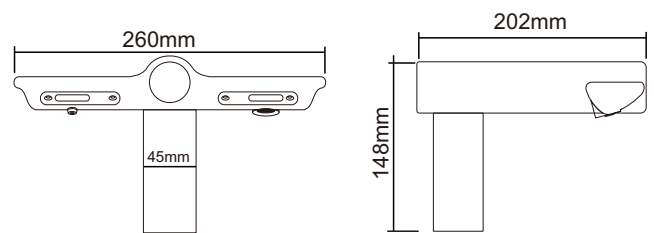

colour options

Product Features

- Deck Mounted
- Capacity: 1 L
- Soap dispenser available with liquid or foam outlets
- Inlet connection: G1 / 2"
- Operating Water Pressure: 1 - 6 bar
- Finish: Chrome Plated Brass

- The WING shape design of fers both soap dispensing and hand washing.
- Left wing for soap and right wing for water.