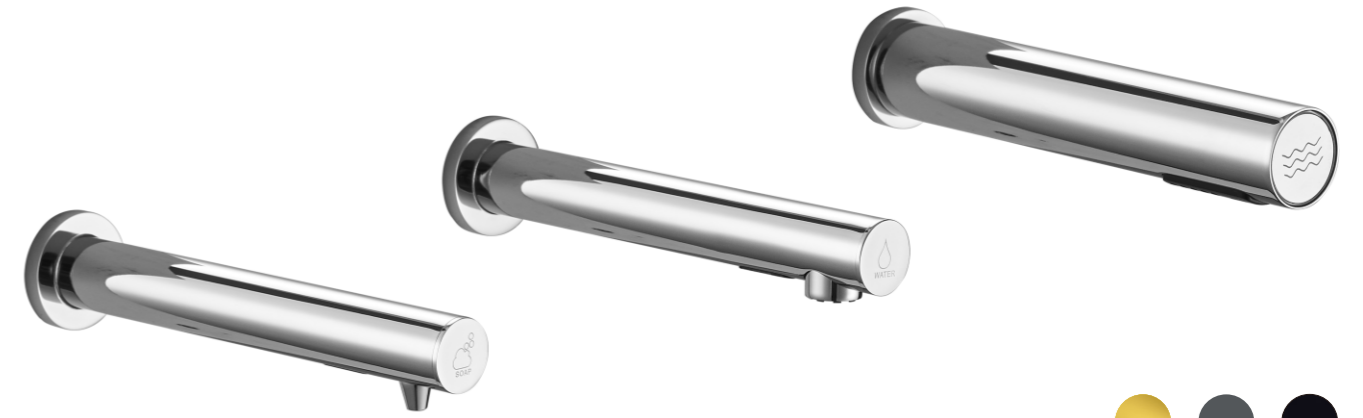

— S1151-C  
Z1151-C  
F1151-C

**KUAIERTE**

colour options

**SOAP TAP**

Z1151-C

- Wall mounted
- Capacity: 1 L
- Soap dispenser available with liquid or foam outlets
- Finish: Chrome Plated Brass

**WATER TAP**

S1151-C

- Wall mounted
- Inlet connection: G1 /2"
- Operating Water Pressure: 1 - 6 bar
- Finish: Chrome Plated Brass

**AIR TAP**

F1151-C

- Wall mounted
- Available with brushless or brush motor
- With Hepa filter
- Air Speed: 95m/s
- Noise Level at 2m: 70db
- Finish: Chrome Plated Brass

- Combines hand dryer, soap dispenser and water tap in one location.
- No dripping on the floor. No extra floor space needed for hand drying and washing.
- Its plug-in back plate design ensures easy install and maintenance, allowing control box to be exchanged by a non-electrically qualified person.
- An intelligent heating system will detect the ambient temperature of your washroom, automatically adds heat to the airflow if it senses a room temperature drop below 25°C.
- Fitted with a HEPA filter to remove 99.9% of bacteria and viruses from the drying air.
- Designed to complement modern washroom with a complete range of Soap Dispenser, Auto Tap and High Speed Hand Dryer and for space saving.
- Tap colour options with PVD finish