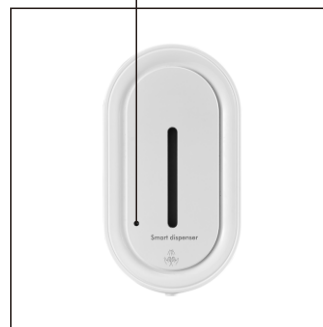

KUAIERTE

K4504A

## Automatic Soap Dispenser

Standard Color: White,Black

- 1000ml Capacity Refillable bottle
- Liquid, Foam, Spray Soap dispenser (3 different pumps for options)
- Strong ABS front cover
- Requires 4x C alkaline batteries (Not included)
- Battery Life up to 140,000 Cycles
- No Touch Operation
- Available color: white or black
- Key lockable, preventing misuse
- Window viewer to monitor content levels
- Low battery indicator on front for easy servicing
- Size:252\*140\*100mm
- Can be mounted on the wall, desktop stand or floor stand

Low battery indicator

Window viewer

Optional for Liquid, Foam, Spray

1000ml Refillable Bottle Can be mounted with metal desktop stand