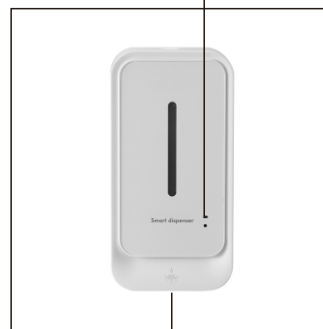

KUAIERTE

K4506A

## Automatic Soap Dispenser

Standard Color: White,Black

- 1300ml super large Capacity Refillable bottle (Also available for disposable bag)
- Liquid, Foam, Spray Soap dispenser (3 different pumps for options)
- Strong ABS with toughened glass front surface
- Requires 4 x C alkaline batteries (Not included)
- Battery Life up to 140,000 Cycles
- No Touch Operation
- Available color: white or black
- Key lockable, preventing misuse
- Window viewer to monitor content levels
- Low battery and failure indicator on front for easy servicing
- Size: 275\*140\*120 mm
- Can be mounted on the wall, desktop stand or floor stand

Low battery and failure indicator

Optional for Liquid, Foam, Spray

Window viewer

1300ml Refillable Bottle

Can be mounted with metal desktop stand